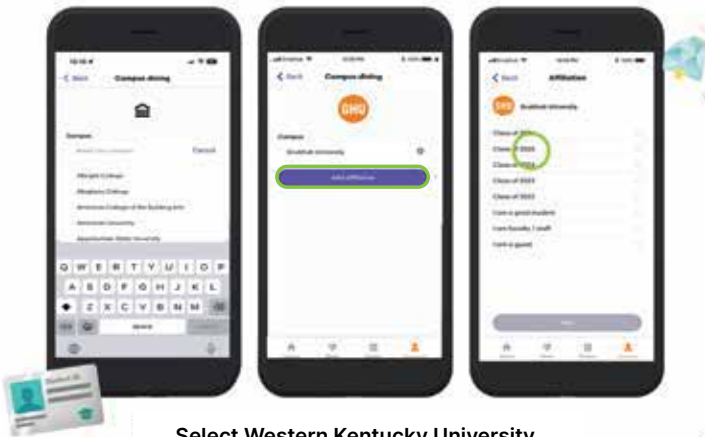

Go to Account and click Campus Dining.

3