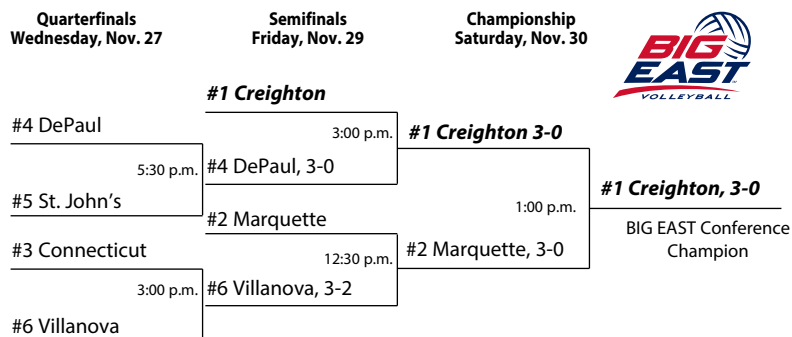

### 2024 BIG EAST Conference Championship - Presented by JEEP

November 27, 29 and 30 • Hosted by Creighton (Omaha, Neb.)

All-Tournament Team	
<b><i>Ava Martin</i></b>	<b>Creighton</b>
<b><i>Norah Sis</i></b>	<b>Creighton</b>
<b><i>Kendra Wait (MVP)</i></b>	<b>Creighton</b>
Jill Pressly	DePaul
Yadhira Anchante	Marquette
Aubrey Hamilton	Marquette
Campbell McKinnon	Villanova