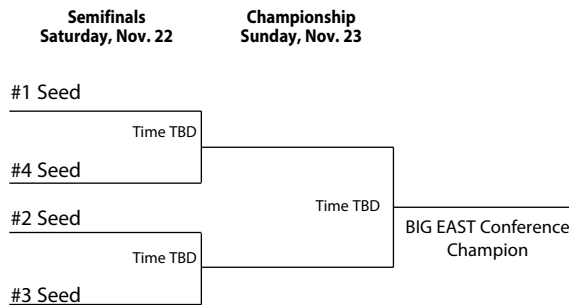

2025 BIG EAST Conference Championship November 22 & 23 • Hosted by Marquette (Milwaukee, Wis.)

Tournament Field: Seedings will be determined by the regular season standings. The BIG EAST Championship winner earns an automatic berth to the NCAA Tournament.