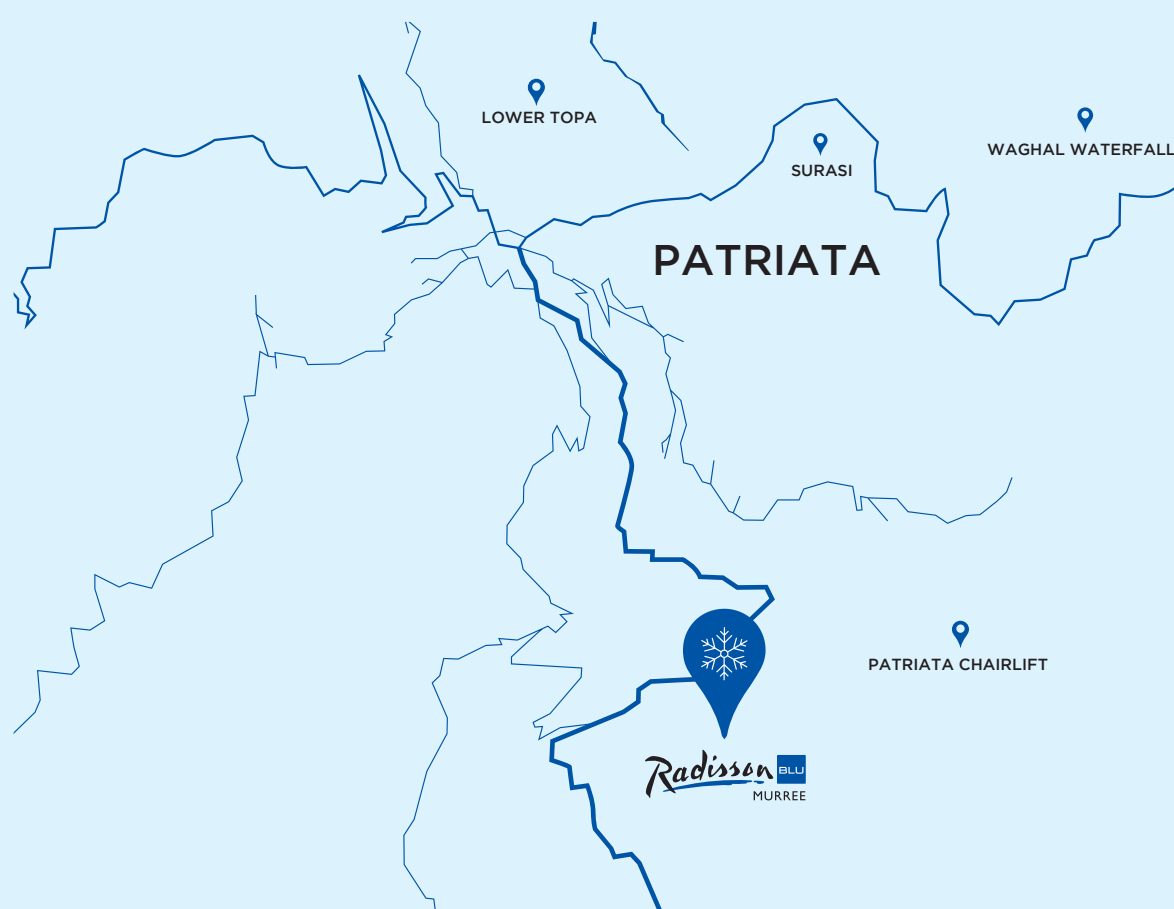

Live in Mountains

LOCATION

A 5-star resort hotel at futuristic location. A haven amid pure bliss, Radisson Blu Resort is a through-and-through luxurious destination living located at the futuristic location on Tourism Expressway. Our lavishly elegant suites tucked in the lap of mountains at a height of 6,000 ft are worth making your stays memorable for a lifetime

Europe's Largest and World's 2nd Largest Hotel Brand

GLOBAL FOOTPRINT

in countries & territories

RADISSON HOTEL GROUP

MORE THAN
1800+ Hotels

AND OVER
260,000 Rooms

120 Countries
AND TERRITORIES

18,000,000
LOYALTY PROGRAM MEMBERS