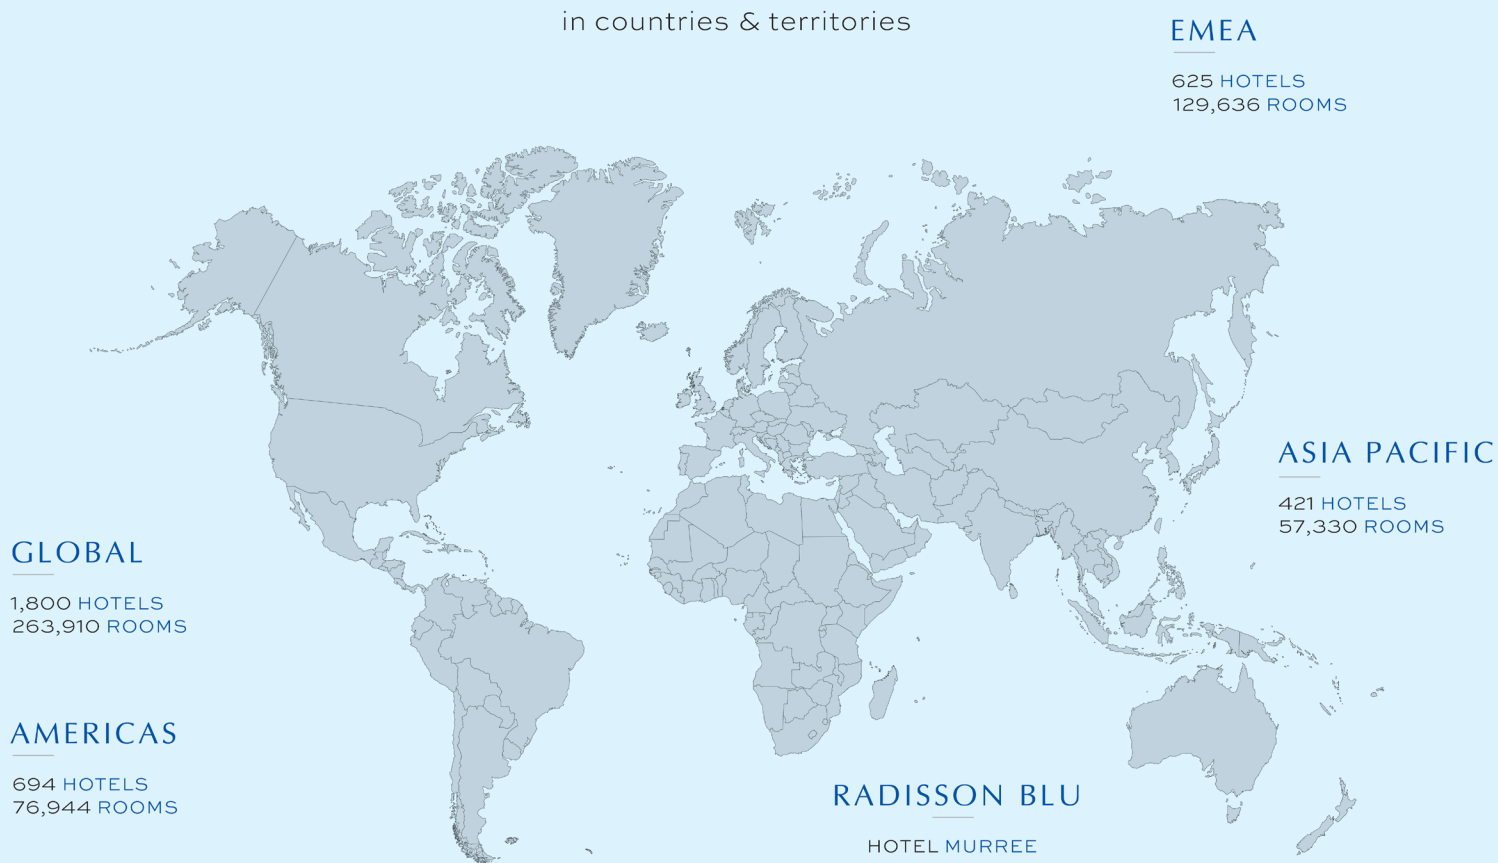

Live in Mountains

LOCATION

A 5-star resort hotel at futuristic location. A haven amid pure bliss, Radisson Blu Resort is a through-and-through luxurious destination living located at the futuristic location on Tourism Expressway. Our lavishly elegant suites tucked in the lap of mountains at a height of 6,000 ft are worth making your stays memorable for a lifetime

Europe's Largest and World's 2nd Largest Hotel Brand

GLOBAL FOOTPRINT

in countries & territories

RADISSON HOTEL GROUP

MORE THAN
1800+ Hotels

AND OVER
260,000 Rooms

120 Countries
AND TERRITORIES

18,000,000
LOYALTY PROGRAM MEMBERS