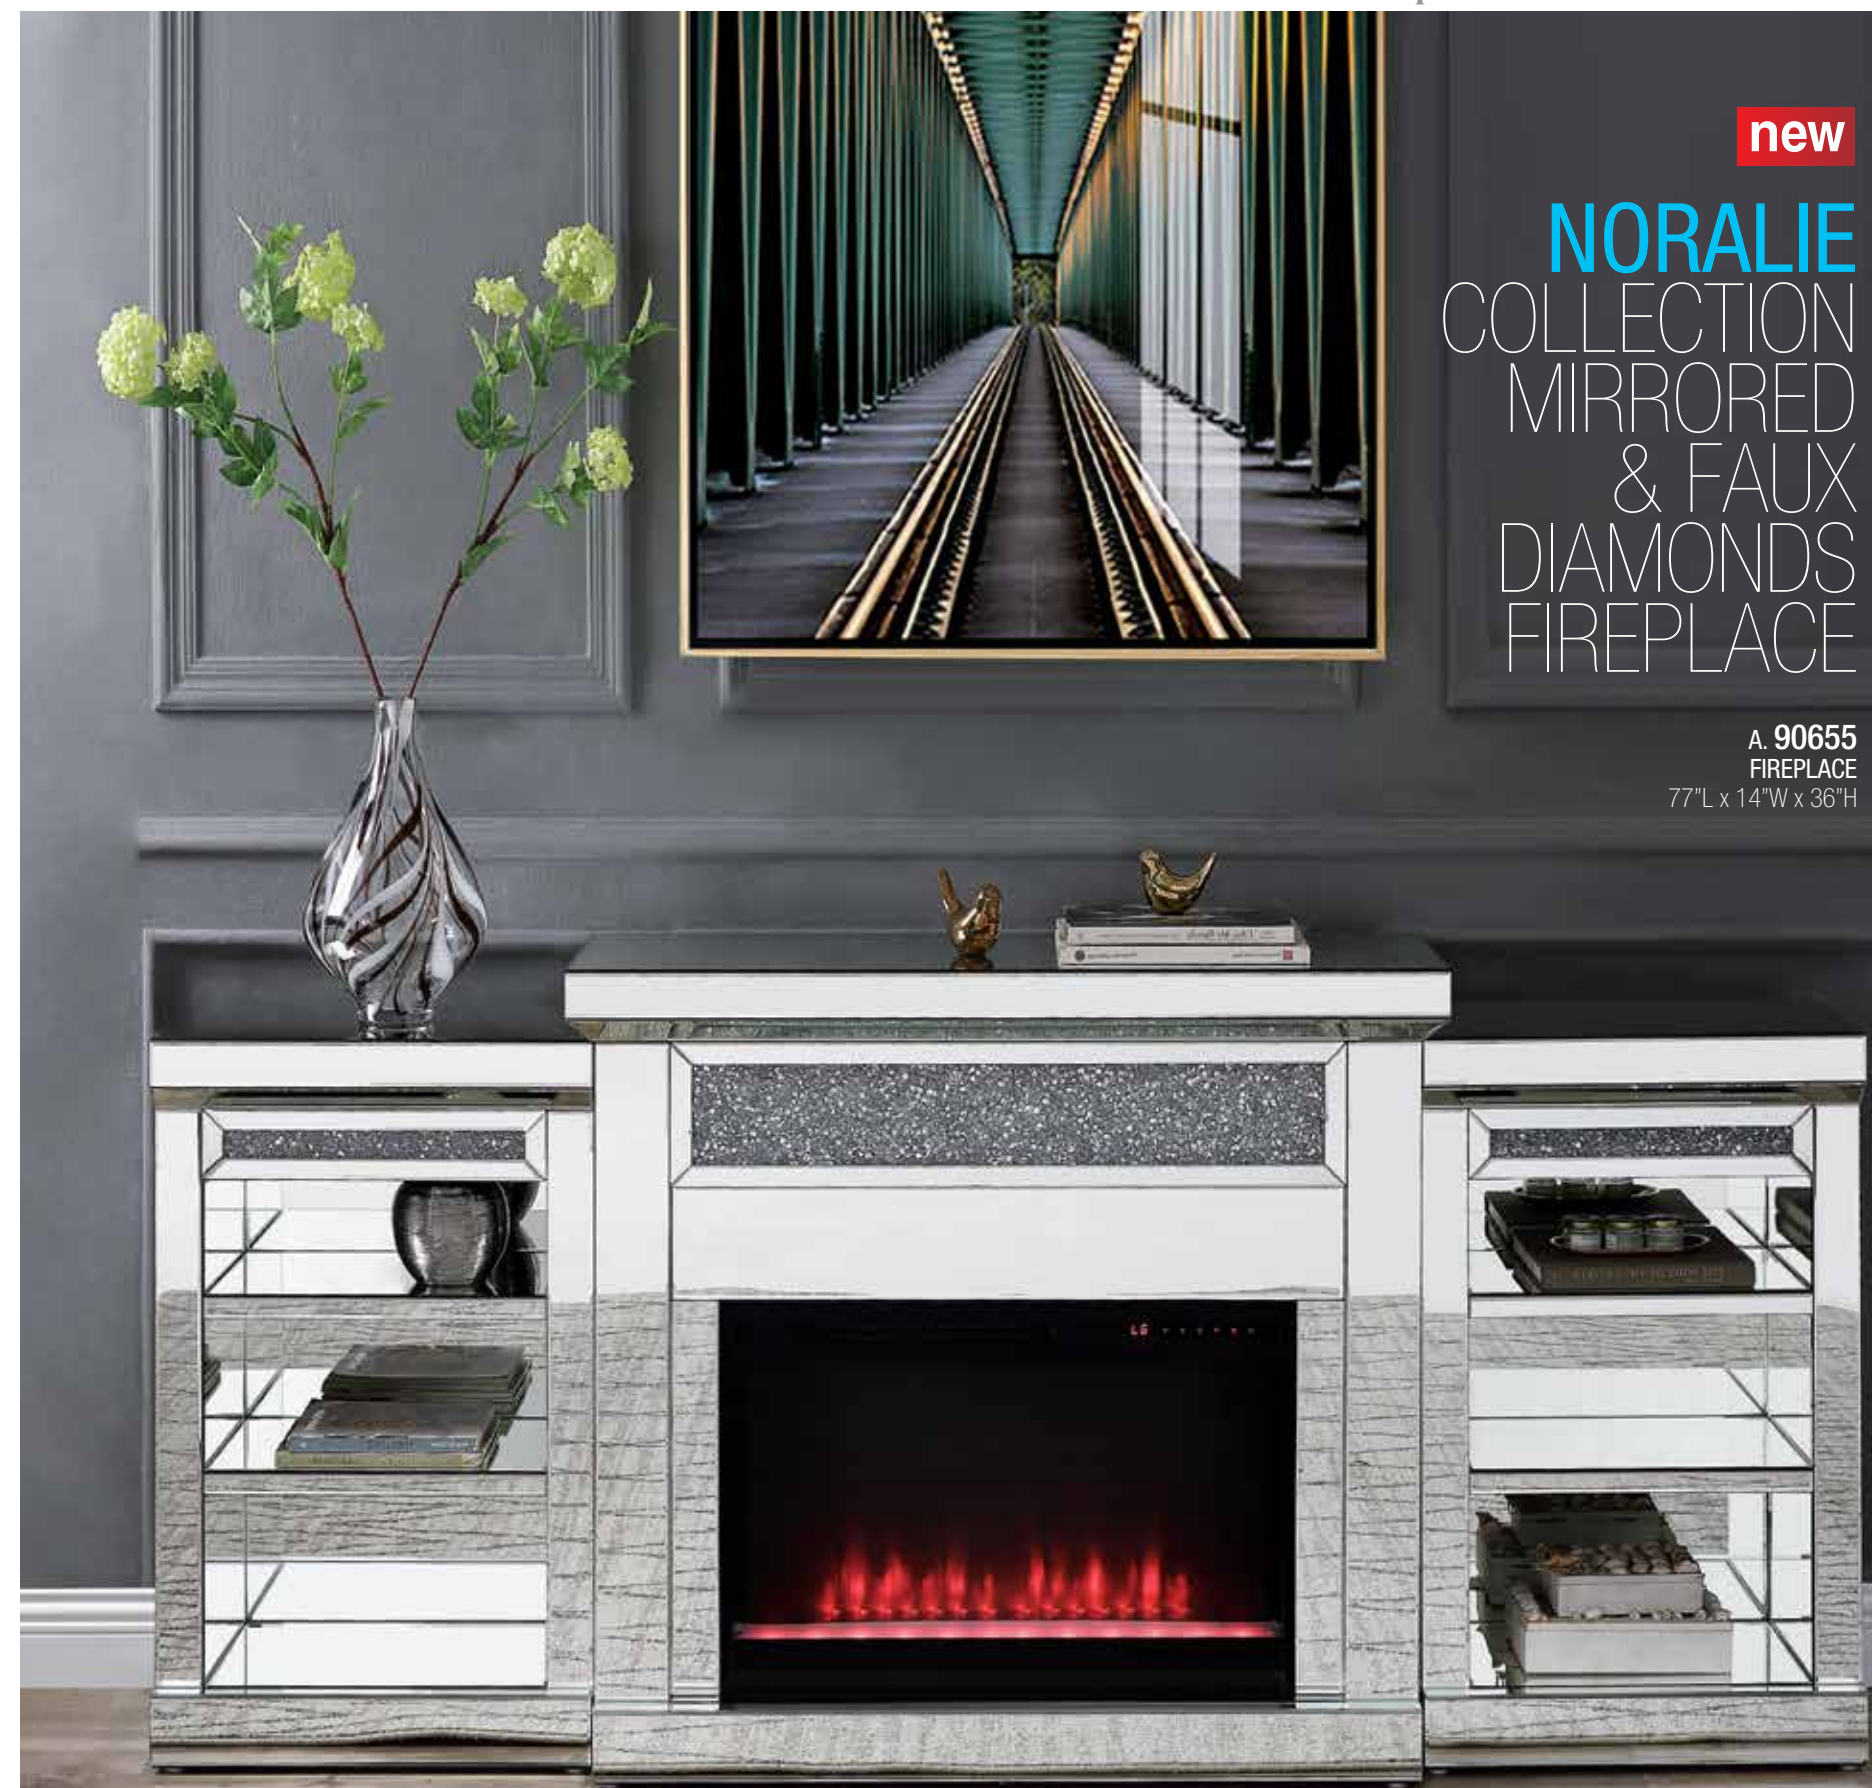

PRODUCT FEATURES:
16 COLORS LED
ADJUSTABLE LED BRIGHTNESS
4 MODES ATMOSPHERE LIGHT

A

new

NORALIE COLLECTION MIRRORED & FAUX DIAMONDS FIREPLACE

A. 90655
FIREPLACE
77"L x 14"W x 36"H

A

new LED

NORALIE COLLECTION MIRRORED & FAUX DIAMONDS FIREPLACE w/LED