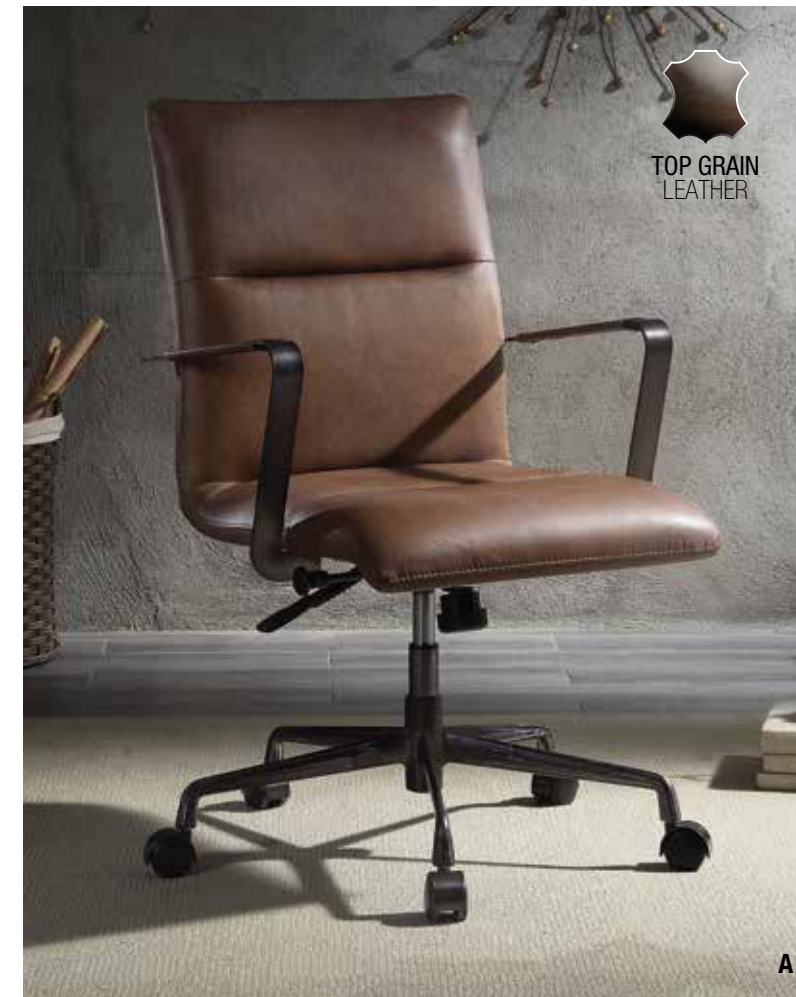

Indra
TOP GRAIN LEATHER

VINTAGE CHOCOLATE
A. **92568**
OFFICE CHAIR
22"L x 26"D x 35" ~ 38"H

ONYX BLACK
B. **92569**
OFFICE CHAIR
22"L x 26"D x 35" ~ 38"H

Jairo
TOP GRAIN LEATHER

VINTAGE BLACK
C. **92565**
OFFICE CHAIR
23"L x 28"D x 40" ~ 43"H
17" ~ 20" seat height

SAHARA
D. **92566**
OFFICE CHAIR
23"L x 28"D x 40" ~ 43"H