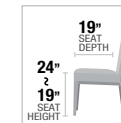

- A. **92280** EXECUTIVE WRITING DESK, 72"L x 35"W x 32"H
- B. **92282** EXECUTIVE OFFICE CHAIR w/SWIVEL, 48"H
- C. **92284** COMPUTER DESK & HUTCH, 76"L x 21"W x 92"H

- A. **92275** EXECUTIVE WRITING DESK, 72"L x 35"W x 32"H
- B. **92277** EXECUTIVE OFFICE CHAIR w/SWIVEL, 48"H
- C. **92278** COMPUTER DESK & HUTCH, 76"L x 21"W x 92"H