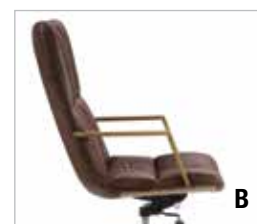

TOP GRAIN LEATHER OFFICE CHAIR

- A. **93173** ECLARN MARS TOP GRAIN LEATHER OFFICE CHAIR, 25"L x 25"D x 35" ~ 39"H
- B. **92494** ROLENTO ESPRESSO TOP GRAIN LEATHER OFFICE CHAIR, 25"L x 29"D x 41" ~ 44"H
- C. **92499** AMBLER SADDLE BROWN TOP GRAIN LEATHER OFFICE CHAIR, 25"L x 24"D x 32" ~ 35"H