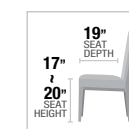

A B C D

- A. **92740** EXECUTIVE WRITING DESK, 72"L x 36"W x 32"H
- B. **92742** EXECUTIVE OFFICE CHAIR, 27"L x 28"D x 44" ~ 47"H
- C. **92743** FILE CABINET, 42"L x 21"W x 32"H
- D. **92744** EXECUTIVE BOOKCASE, 72"L x 21"W x 89"H