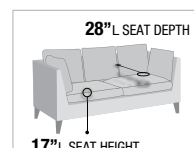

Salena

BEIGE FABRIC & GRAY WICKER

Modern classic styling paired with glamorous elements creates a unique addition to outdoor area in the Salena collection. Beige fabric features subtle texture with a gray wicker outer body cloth providing visual interest. It comes with accent pillows that further the transitional styling to complete the look.