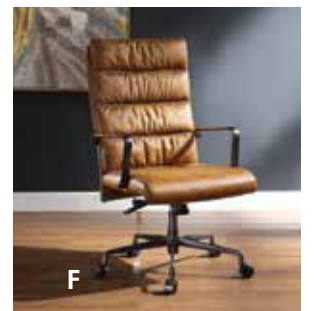

Jennavieve
GOLD ALUMINUM
METAL FRAME
TOP GRAIN LEATHER

C. **92550**
WRITING DESK
70"L x 34"W x 31"H

D. **92551**
CABINET, 39"L x 17"W x 27"H

VINTAGE BLACK
E. **92565**
OFFICE CHAIR
23"L x 28"D x 40" ~ 43"H

SAHARA
F. **92566**
OFFICE CHAIR
23"L x 28"D x 40" ~ 43"H