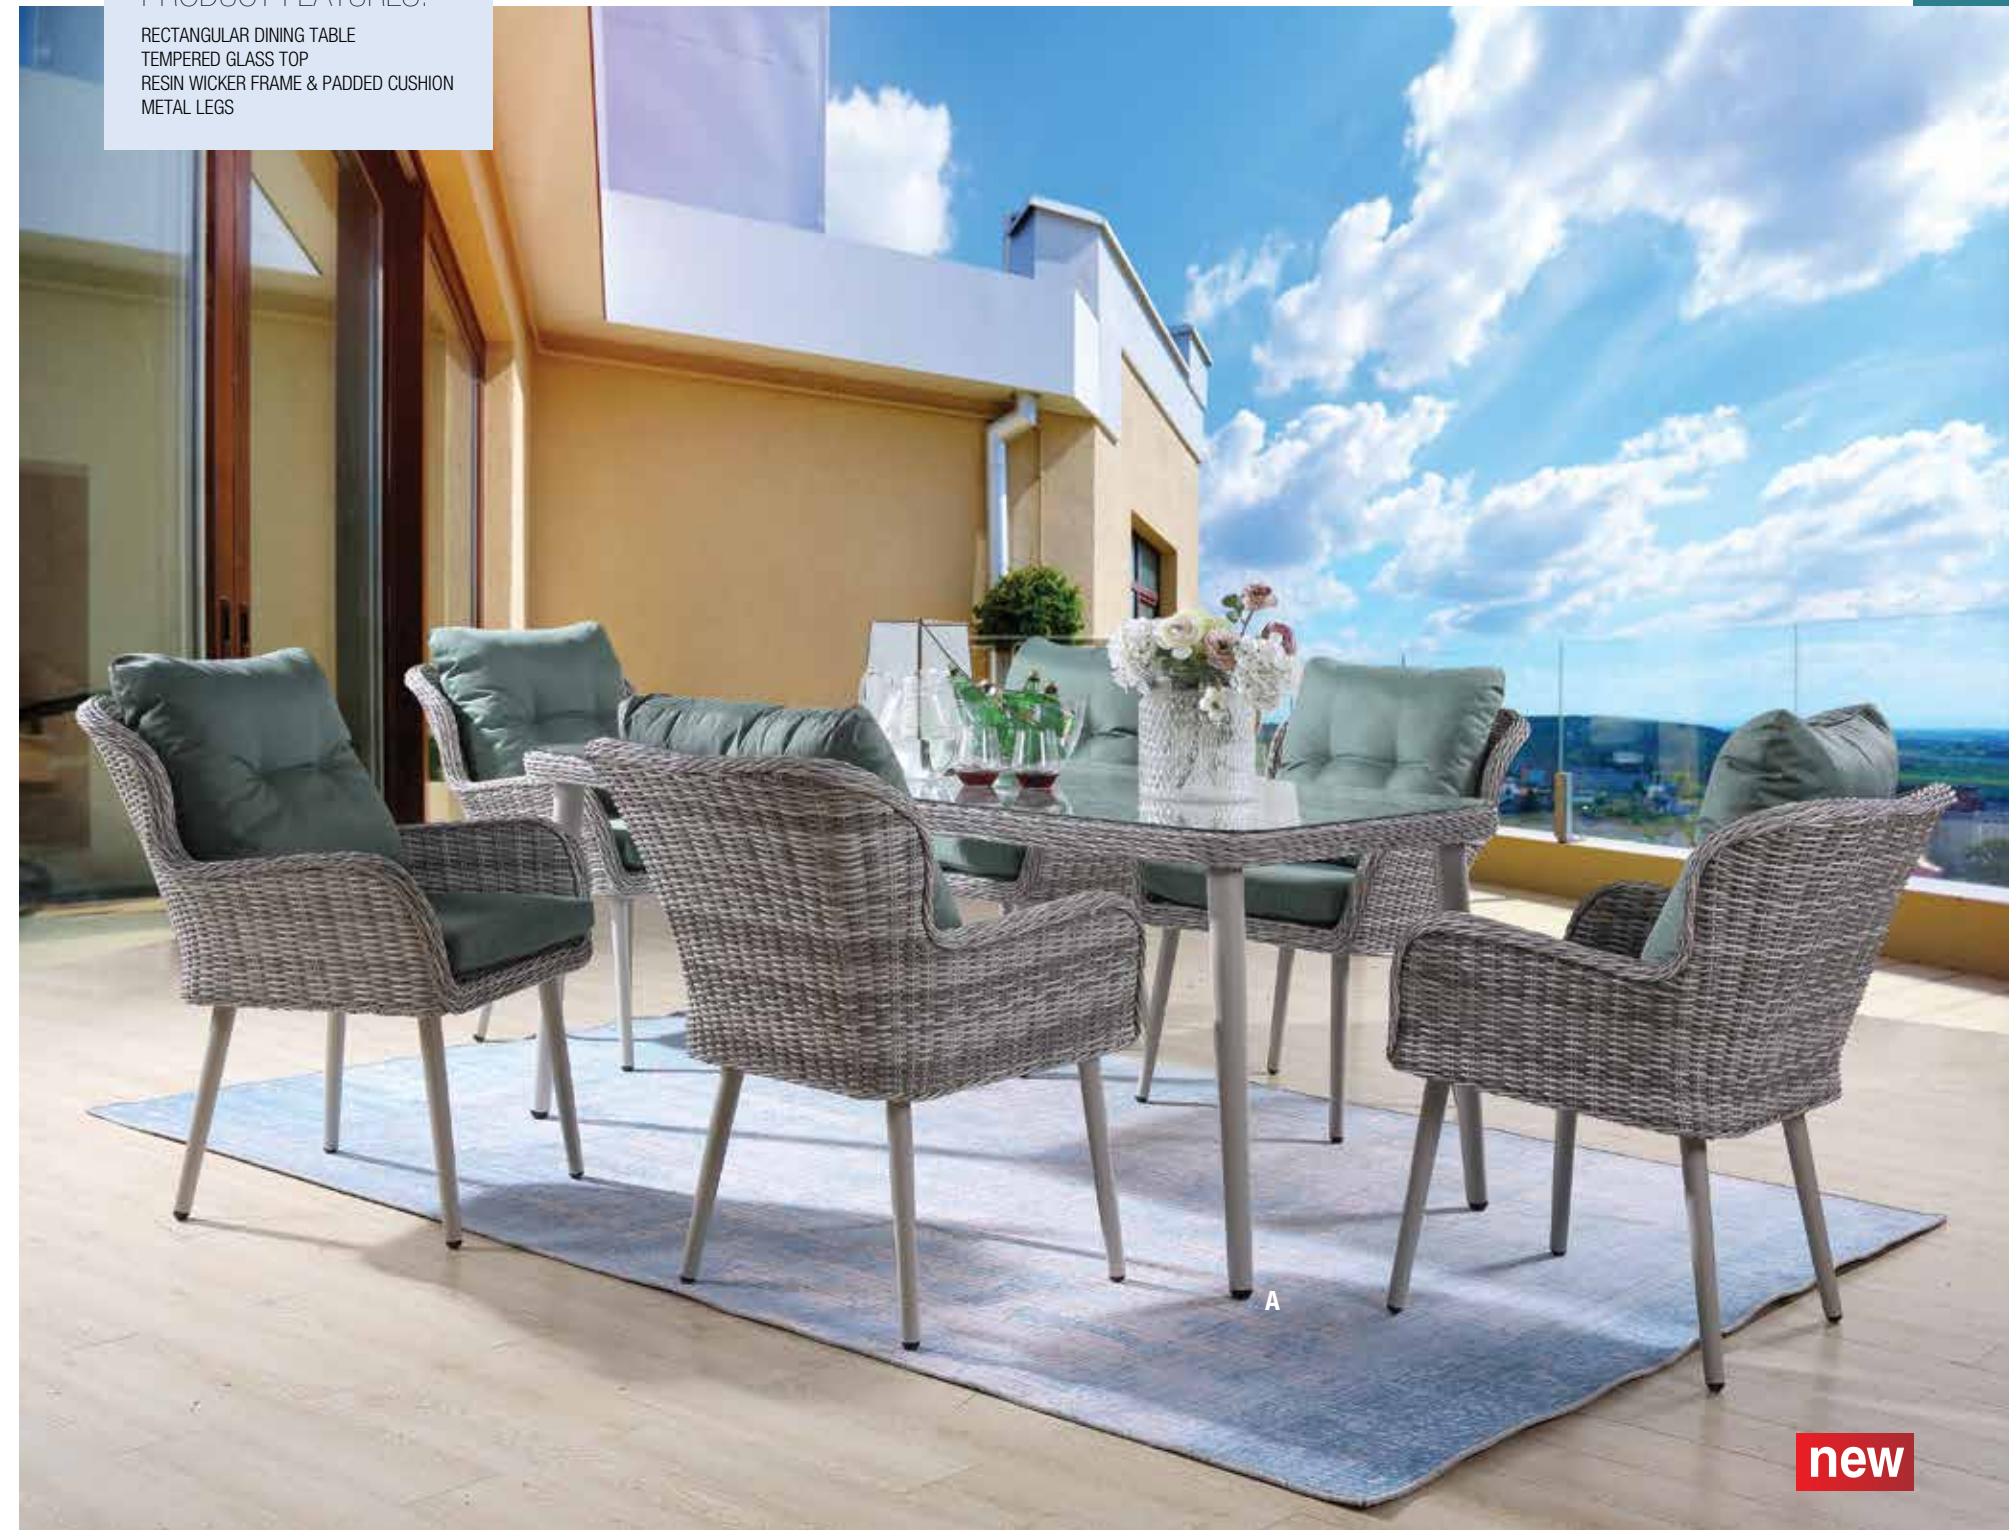

PRODUCT FEATURES:
RECTANGULAR DINING TABLE
TEMPERED GLASS TOP
RESIN WICKER FRAME & PADDED CUSHION
METAL LEGS

new

Laurance

GRAY FABRIC & GRAY FINISH

Enjoy the outdoors from the comfort of your own patio, on this modern Laurance patio sectional and cocktail table set. Lounge on the chaise and have a drink with friends and family while soaking up the sun. The cocktail table offers a storage compartment to keep dry towels and other goods nearby. The all-weather wicker and fabrics used in this set are of high quality and withstand humidity.

A. OT01092 PATIO SECTIONAL & COCKTAIL TABLE w/STORAGE

- SECTIONAL SOFA, 87"L x 83"D x 27"H
- SOFA, 87"L x 32"D x 27"H
- ARMLESS CHAIR, 24"L x 32"D x 27"H
- OTTOMAN, 30"L x 30"D x 13"H
- COCKTAIL TABLE, 27"L x 27"W x 17"H

A. OT01095 7PC PATIO DINING SET

- DINING TABLE, 35"W x 71"L
- CHAIR, 36"H

Jenneva

NIGHT GREEN FABRIC & GRAY FINISH

Incorporate style into your outdoor area with the Jenneva 7-piece patio dining set. Give your backyard area a much-appreciated upgrade with this mid-century modern interpretation of an outdoor leisure set. With this set entertaining friends and family on a weekend get-together will be a breeze. It is constructed in an all-weathered wicker finish, details like its metal frame and tempered glass tabletop will not only serve to adapt to any weather or environment but also give it a lasting appeal.