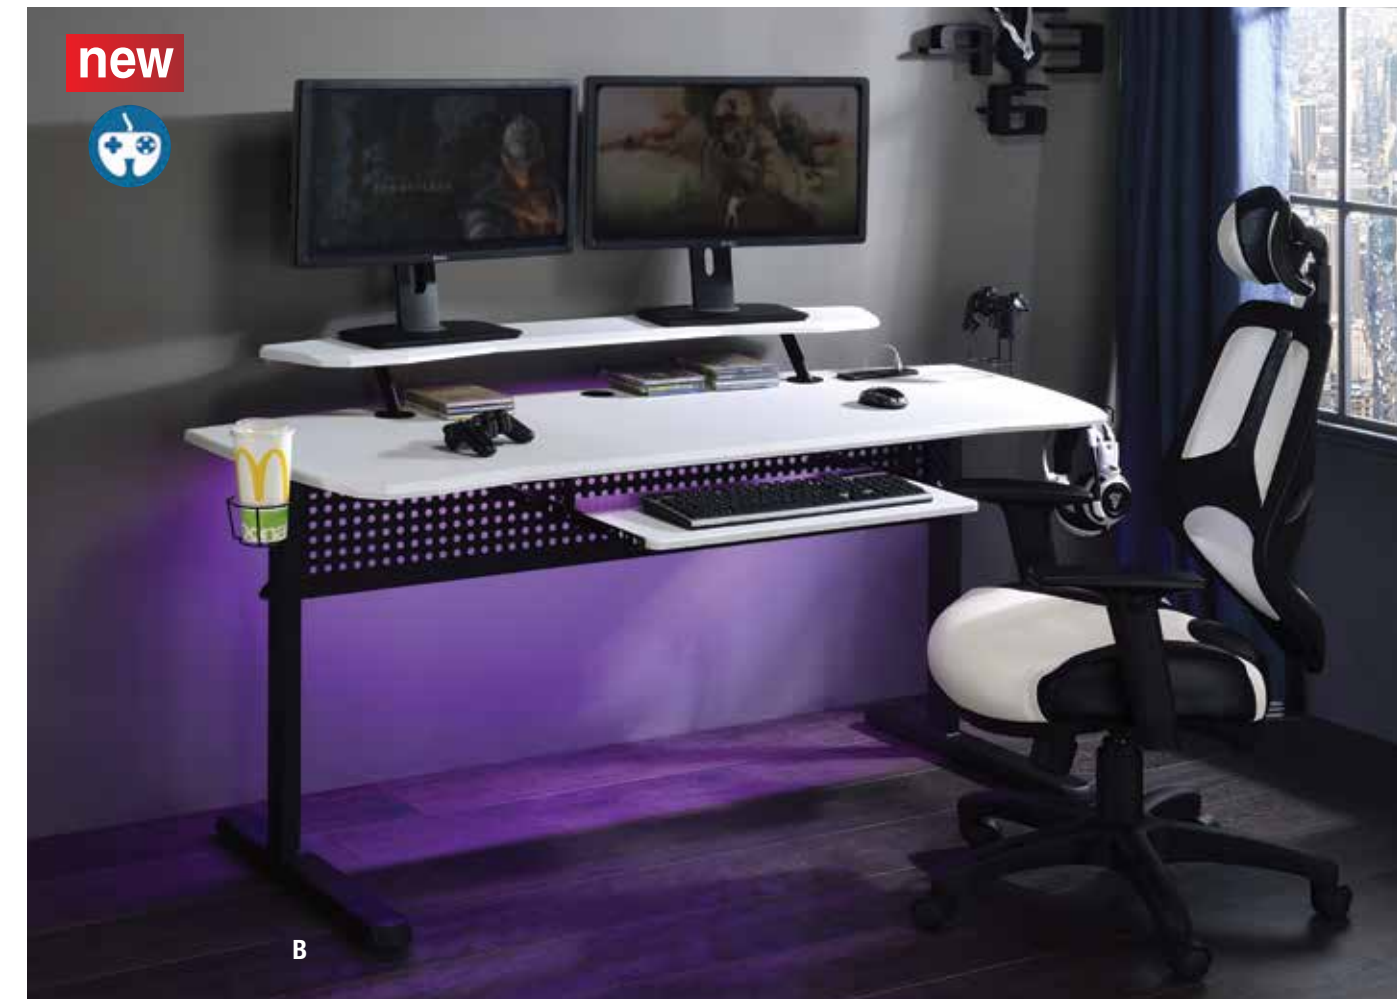

B

Vildre

BLACK & WHITE FINISH

B. 93134
GAMING TABLE
w/USB PORT
59"L x 27"W x 33"H