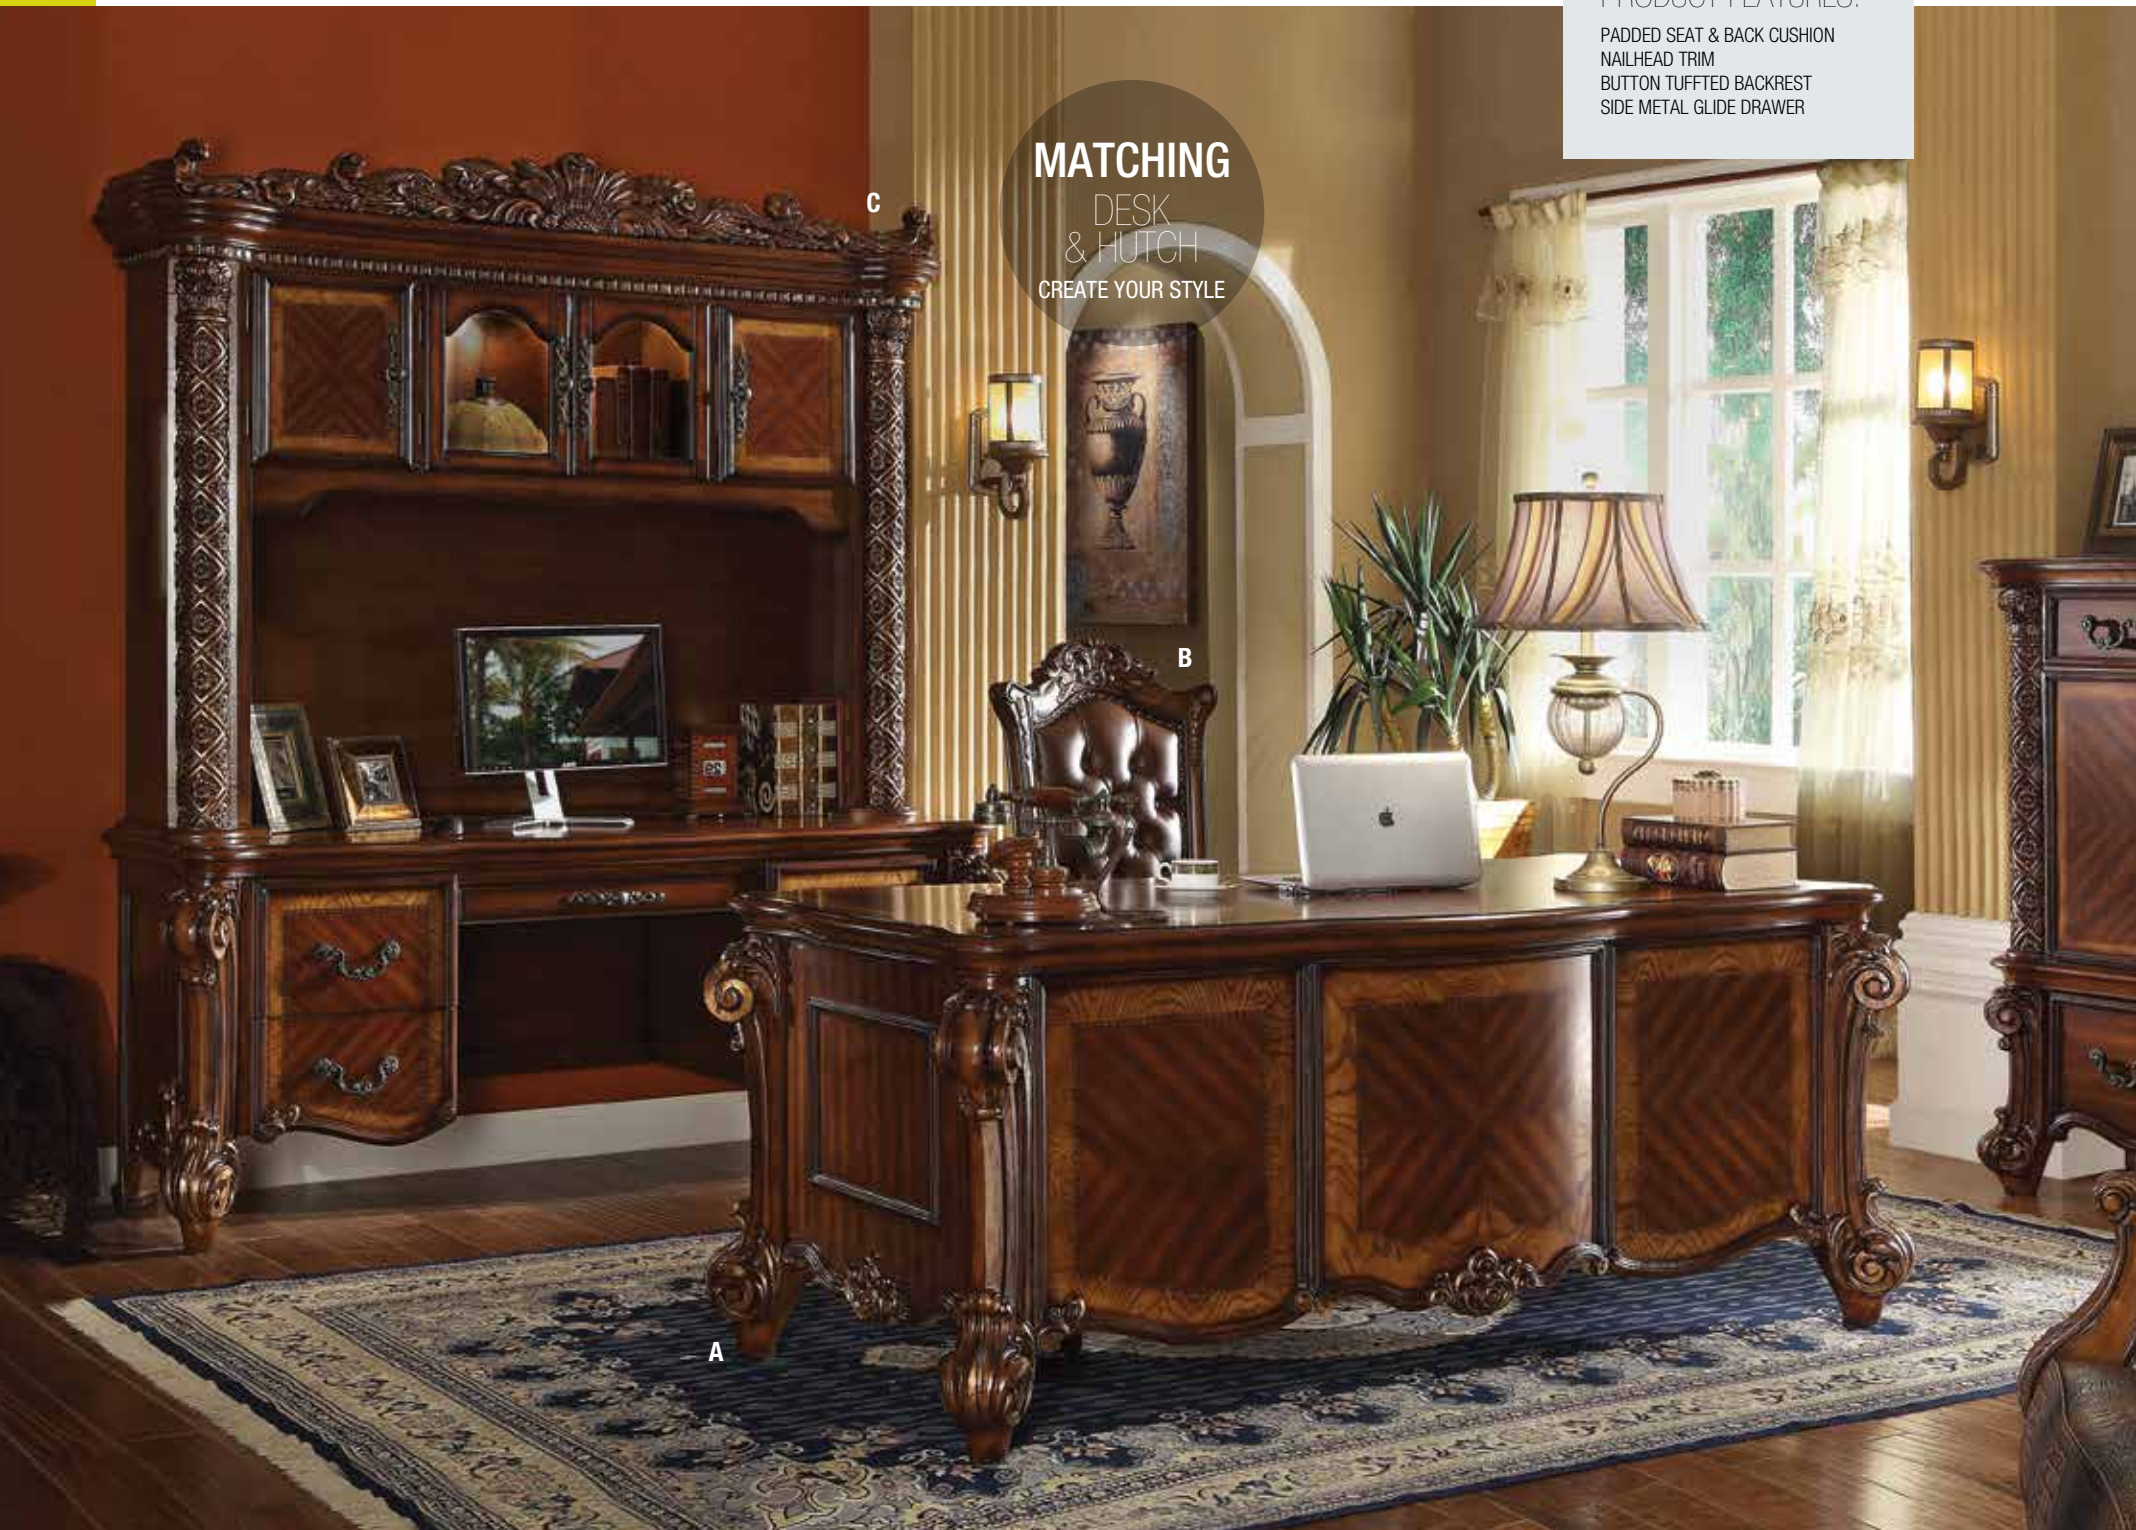

The Versailles office set was inspired by old European design. This collection features carved scrollwork accent with antique hand-brushed finish. The accent pieces crafted in wood with cherry oak finish and also included regal features such as ample storage and silver finish hardware. This office set will give you a royal sensation in your study.

- A. **92280** EXECUTIVE WRITING DESK, 72"L x 35"W x 32"H
- B. **92282** EXECUTIVE OFFICE CHAIR w/SWIVEL, 48"H
- C. **92284** COMPUTER DESK & HUTCH, 76"L x 21"W x 92"H

- A. **92275** EXECUTIVE WRITING DESK, 72"L x 35"W x 32"H
- B. **92277** EXECUTIVE OFFICE CHAIR w/SWIVEL, 48"H
- C. **92278** COMPUTER DESK & HUTCH, 76"L x 21"W x 92"H

Versailles

VINTAGE GRAY PU & BONE WHITE FINISH

The Versailles office set was inspired by old European design. This collection features carved scrollwork accent with antique hand-brushed finish. The accent pieces crafted in wood with bone white finish and also included regal features such as ample storage and silver finish hardware. This office set will give you a royal sensation in your study.