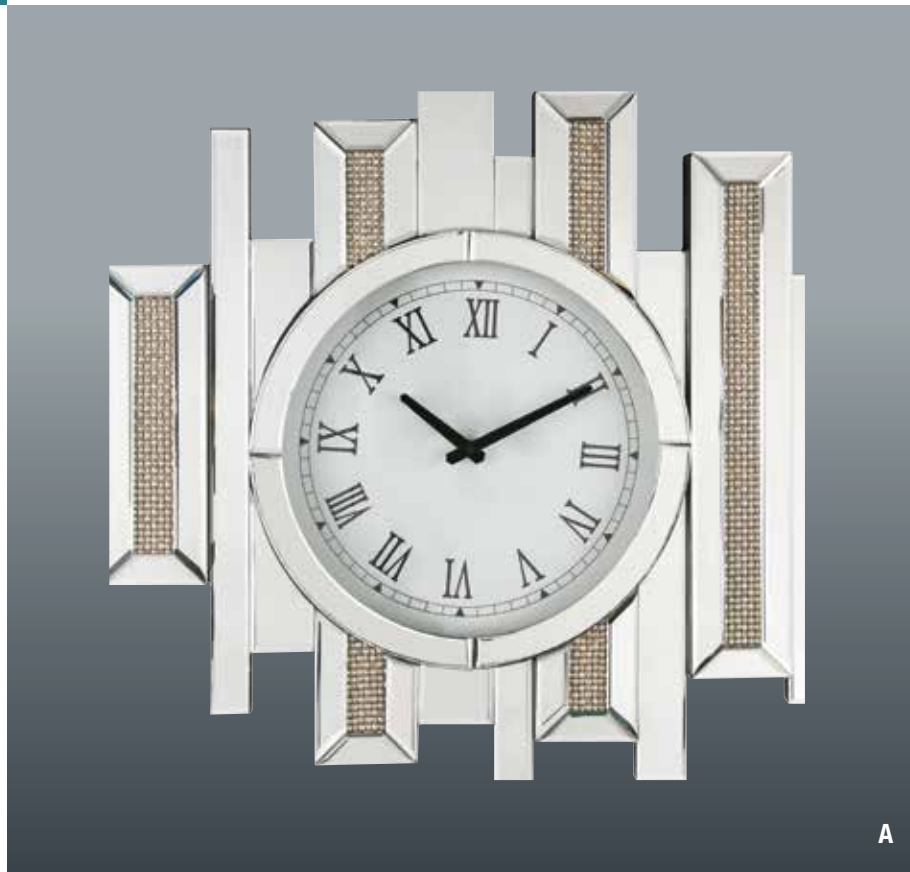

A

B

C

D

E

F

GLAM
MIRRORED CLOCK 

- A. **97398** NASA WALL CLOCK, 20"L x 20"H, Beveled Mirror & Mother Pearl
- B. **97404** BOFFA WALL CLOCK, 20"L x 20"H, Beveled Mirror & Geometric Pattern Trim
- C. **97402** NYSA WALL CLOCK, 20"L x 20"H, Beveled Mirror & Faux Crystals
- D. **97612** KACHINA WALL CLOCK, 19"L x 19"H, Mirrored & Faux Gem
- E. **97047** SONIA WALL CLOCK, 20"L x 20"H, Beveled Mirror & Faux Agate Stones
- F. **97406** HESSA WALL CLOCK, 20"L x 20"H, Beveled Mirror & Faux Rhinestones