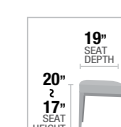

A

C

C

- A. **92857** WRITING DESK, 72"L x 32"W x 40"H
- B. **92568** EXECUTIVE OFFICE CHAIR, 22"L x 26"D x 35" ~ 38"H
Vintage Chocolate Top Grain Leather
- C. **92569** EXECUTIVE OFFICE CHAIR, 22"L x 26"D x 35" ~ 38"H
Onyx Black Top Grain Leather