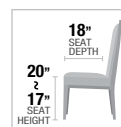

TOP GRAIN
LEATHER
MATCHING OFFICE CHAIR

B

PRODUCT FEATURES:

- DESK w/2 DRAWERS
- UPHOLSTERED DESK TOP
- FULL EXTENSION DRAWERS
- NAILHEAD TRIM
- ALUMINUM PATCHWORK
- SWIVEL CHAIR
- SIDE METAL GLIDE DRAWER

A

TOP GRAIN
LEATHER
MATCHING OFFICE CHAIR

B

PRODUCT FEATURES:

- DESK w/2 OPEN COMPARTMENTS
- UPHOLSTERED DESK TOP
- NAILHEAD TRIM
- ALUMINUM PATCHWORK
- SWIVEL CHAIR

A

Brancaster

DISTRESS CHOCOLATE TOP GRAIN LEATHER & ALUMINUM

The Brancaster aluminum desk's modern look and industrial styling are evident in distress chocolate top grain leather top, aluminum over plywood construction, and exposed rivets that form a patchwork over the frame. A brilliant addition to your workspace, this desk features a generous working area, a unique angled base, and two side drawers.

- A. **92855** WRITING DESK, 80"L x 33"W x 32"H
- B. **92565** EXECUTIVE OFFICE CHAIR, 23"L x 28"D x 40" ~ 43"H
  Vintage Black Top Grain Leather
- C. **92566** EXECUTIVE OFFICE CHAIR, 23"L x 28"D x 40" ~ 43"H
  Sahara Top Grain Leather

A

C

C

- A. **92857** WRITING DESK, 72"L x 32"W x 40"H
- B. **92568** EXECUTIVE OFFICE CHAIR, 22"L x 26"D x 35" ~ 38"H
  Vintage Chocolate Top Grain Leather
- C. **92569** EXECUTIVE OFFICE CHAIR, 22"L x 26"D x 35" ~ 38"H
  Onyx Black Top Grain Leather

A

Brancaster

RETRO BROWN TOP GRAIN LEATHER & ALUMINUM

The Brancaster aluminum desk's modern look and industrial styling include retro brown top grain leather top, aluminum over plywood construction, and exposed rivets that form a patchwork over the frame. A brilliant addition to your workspace, this desk features a generous working area, a unique, angled shape, and a top shelf with two open compartments.