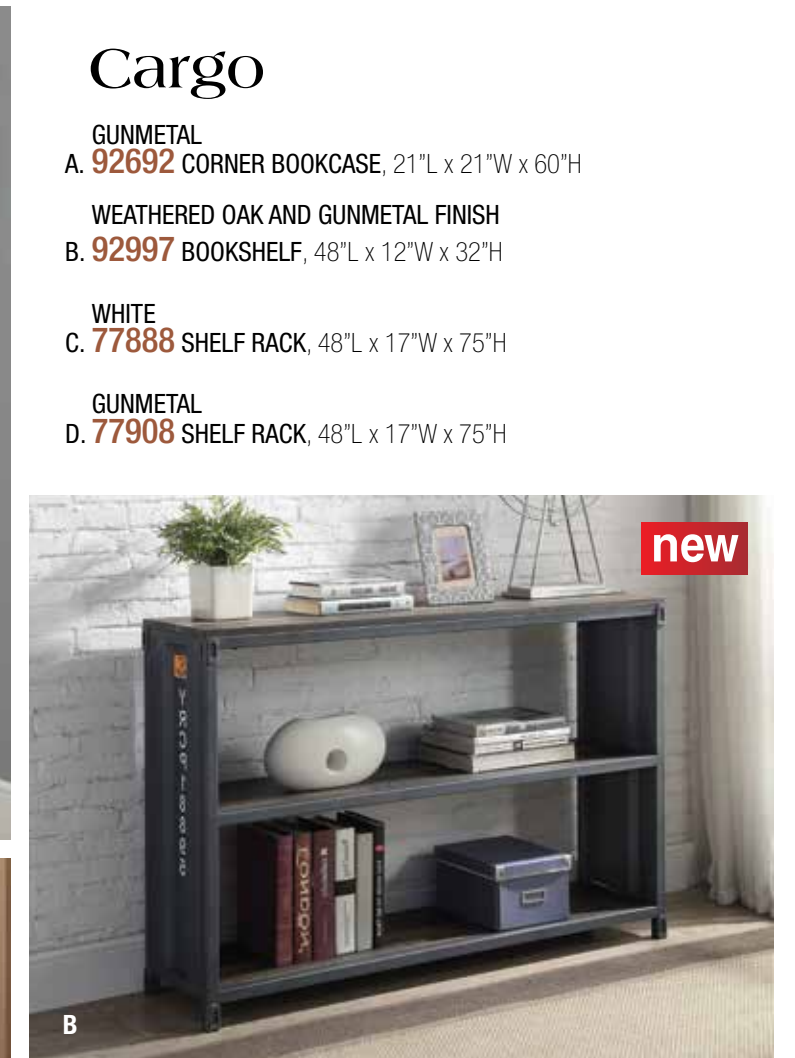

C

D

E

Cargo

- A. **39887** GUNMETAL BOOKSHELF & LADDER
66"L x 29"W x 83"H
- B. **39882** WHITE BOOKSHELF & LADDER
66"L x 29"W x 83"H

Cargo

- C. **39892** BLUE BOOKSHELF & LADDER
66"L x 29"W x 83"H
- D. **39897** RED BOOKSHELF & LADDER
66"L x 29"W x 83"H