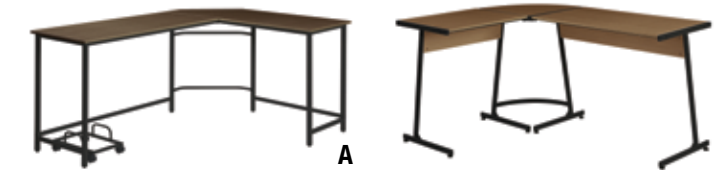

A. **OF00042** BAMBINA COMPUTER DESK, 66"L x 47"W x 30"H, Black & Oak Finish
B. **OF00043** BAMBINA COMPUTER DESK, 66"L x 47"W x 30"H, Gray & White Finish
C. **OF00044** CARVER COMPUTER DESK, 58"L x 44"W x 30"H, Black & Oak Finish
D. **OF00045** CARVER COMPUTER DESK, 58"L x 44"W x 30"H, Gray & White Finish