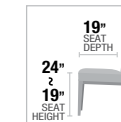

A. 92820 EXECUTIVE WRITING DESK, 72"L x 35"W x 32"H

B. 92822 EXECUTIVE OFFICE CHAIR w/SWIVEL, 48"H

C. 92824 COMPUTER DESK & HUTCH, 76"L x 21"W x 92"H