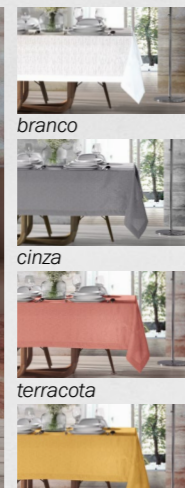

Toalhas de mesa

table cloth

Mate

taupe
1,50x2,00m / 1,50x2,50m / 1,50x3,00m
100% poliéster

Outras cores sob pedido.
ver cores almofada ref. linen - pág.47