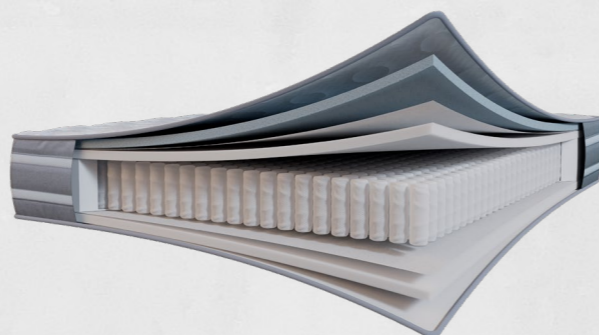

Colchão de molas ensacadas /Pocket spring mattress

MEDIDAS STANDARD: 90x190cm | 100x200cm | 140x190cm | 160x200cm | 180x200cm