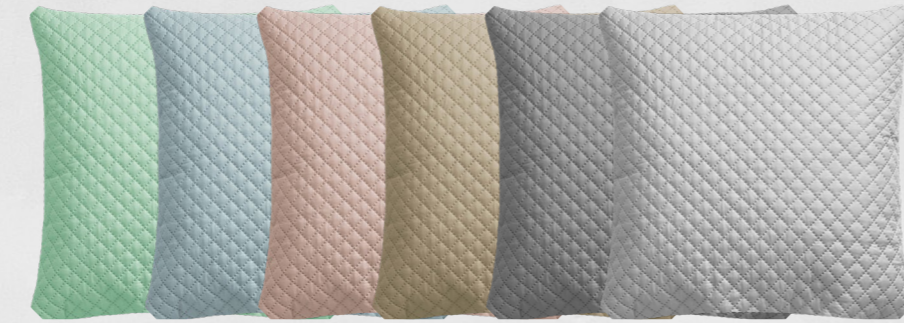

Uriel microfibra

verde-vintage jade rosa-seco taupe cinza-escuro cinza-claro