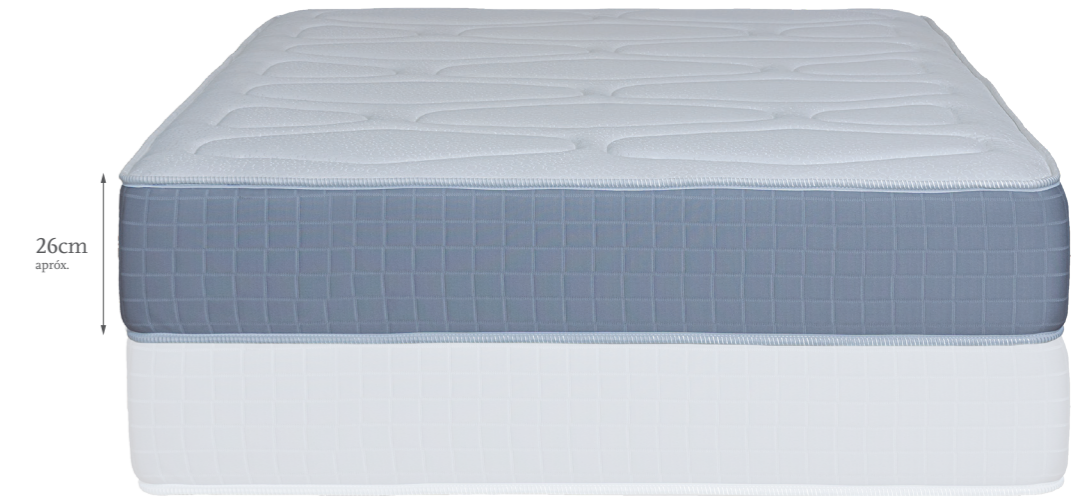

- ✓ Molas ensacadas independentes
  Independent pocket springs
- ✓ Oferece um sono de qualidade excepcional
  Offers exceptional quality sleep
- ✓ Oferece um suporte firme e confortável para o teu descanso
  Offers firm and comfortable support for your rest

COMPOSIÇÃO COMPOSITION

Stretch Mesh 175gr/m²
Viscoelastic 50kg 1cm
Antiallergic fiber 80gr/m²
Foam 20kg 1cm
TNT 30gr/m²
Foam 20kg 2cm
Sound insulating felt 600gr/m²
Bagged Spring Core 18cm
TNT 30gr/m²
Foam 20kg 1cm
Antiallergic fiber 80gr/m²
Viscoelastic 50kg 1cm
Stretch Mesh 175gr/m²