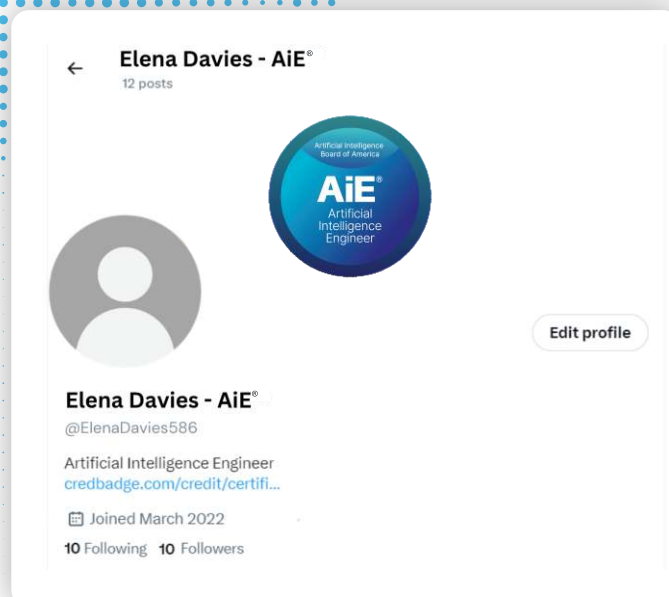

Display Your ARTiBA Credential on X

Updating your Bio

- Log in to your **X** account.
- Click on '**Edit profile**'.
- Under '**Bio**', add details about the credential you have achieved from ARTiBA.
- To feature, you can add your Digital Badge URL in your bio.
- You can also include your ARTiBA designation to the profile section next to your name.