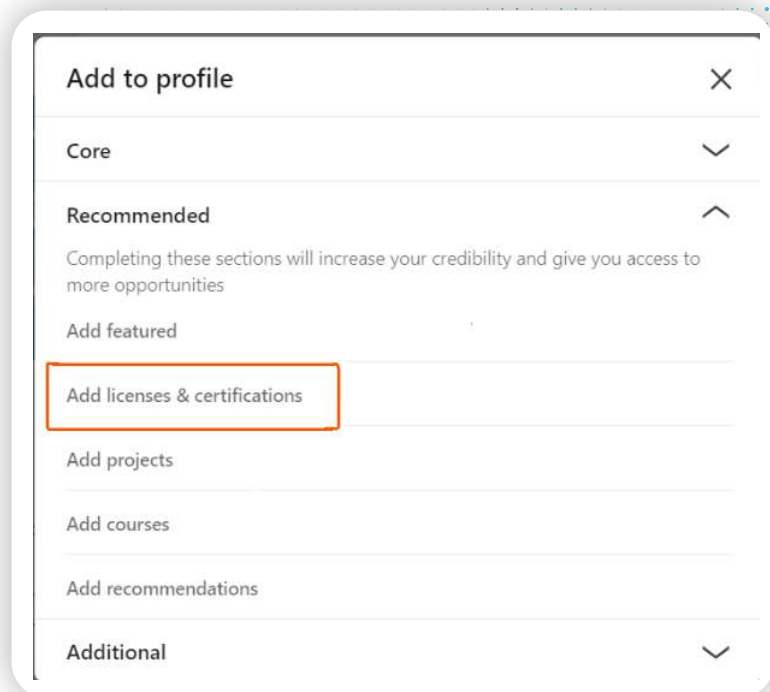

Display Your ARTiBA Credential on LinkedIn

Step-by-Step Instructions

LinkedIn profile includes a section named **"Add licenses & certifications"**, ideal for showcasing your credential.

Step 1: From the home screen, click on your profile.

Step 2: Once you've opened your LinkedIn profile, select the **"Add profile section"** tab. A pop-up menu will appear with options to be added to your profile.

Step 3: In the **"Add Profile Section"** window, choose **"Recommended"**, it will give the option to add **"licenses & certifications"**.

Step 4: After clicking the **"Add licenses & certifications"** button, LinkedIn will open a new window where you can add certification details as appropriate to your status.

In the **"Name"** field, enter your credential. For example, if you have earned the AiE[®] certification, you may enter "Artificial Intelligence Engineer (AiE[®])".