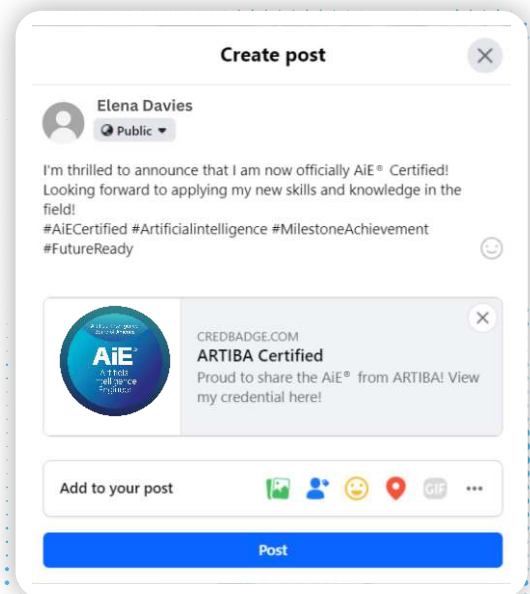

Share Your Digital Badge on X

When you choose "X" on the Credbadge platform, you will be redirected to X, where a popup with suggestive text will appear, similar to the image. Here, you have the opportunity to express and share your certification journey experience. Your followers can view your digital badge simply by clicking the link.

Share Your Digital Badge on Facebook

When you navigate to Facebook, a popup window will show up with suggested text, like the image provided here. Take this opportunity to share your certification journey. Once you hit "Post", your followers can view your Digital Badge via the link provided.

Share Your Digital Badge via Email

CredBadge also gives you the feature to share your digital badge with potential employers, colleagues, or recruiters, allowing them to authenticate your professional credential.