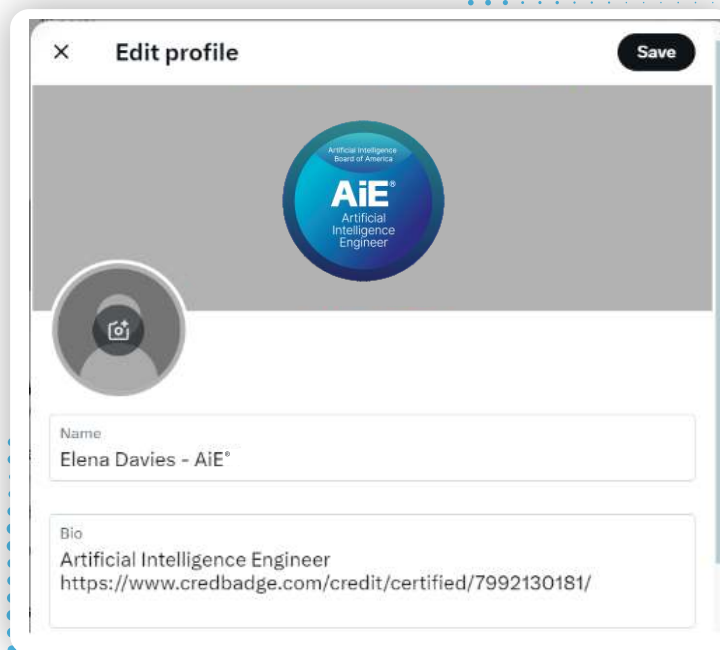

Display Your ARTiBA Credential on X

Updating your Bio

- Log in to your **X** account.
- Click on '**Edit profile**'.
- Under '**Bio**', add details about the credential you have achieved from ARTiBA.
- To feature, you can add your Digital Badge URL in your bio.
- You can also include your ARTiBA designation to the profile section next to your name.