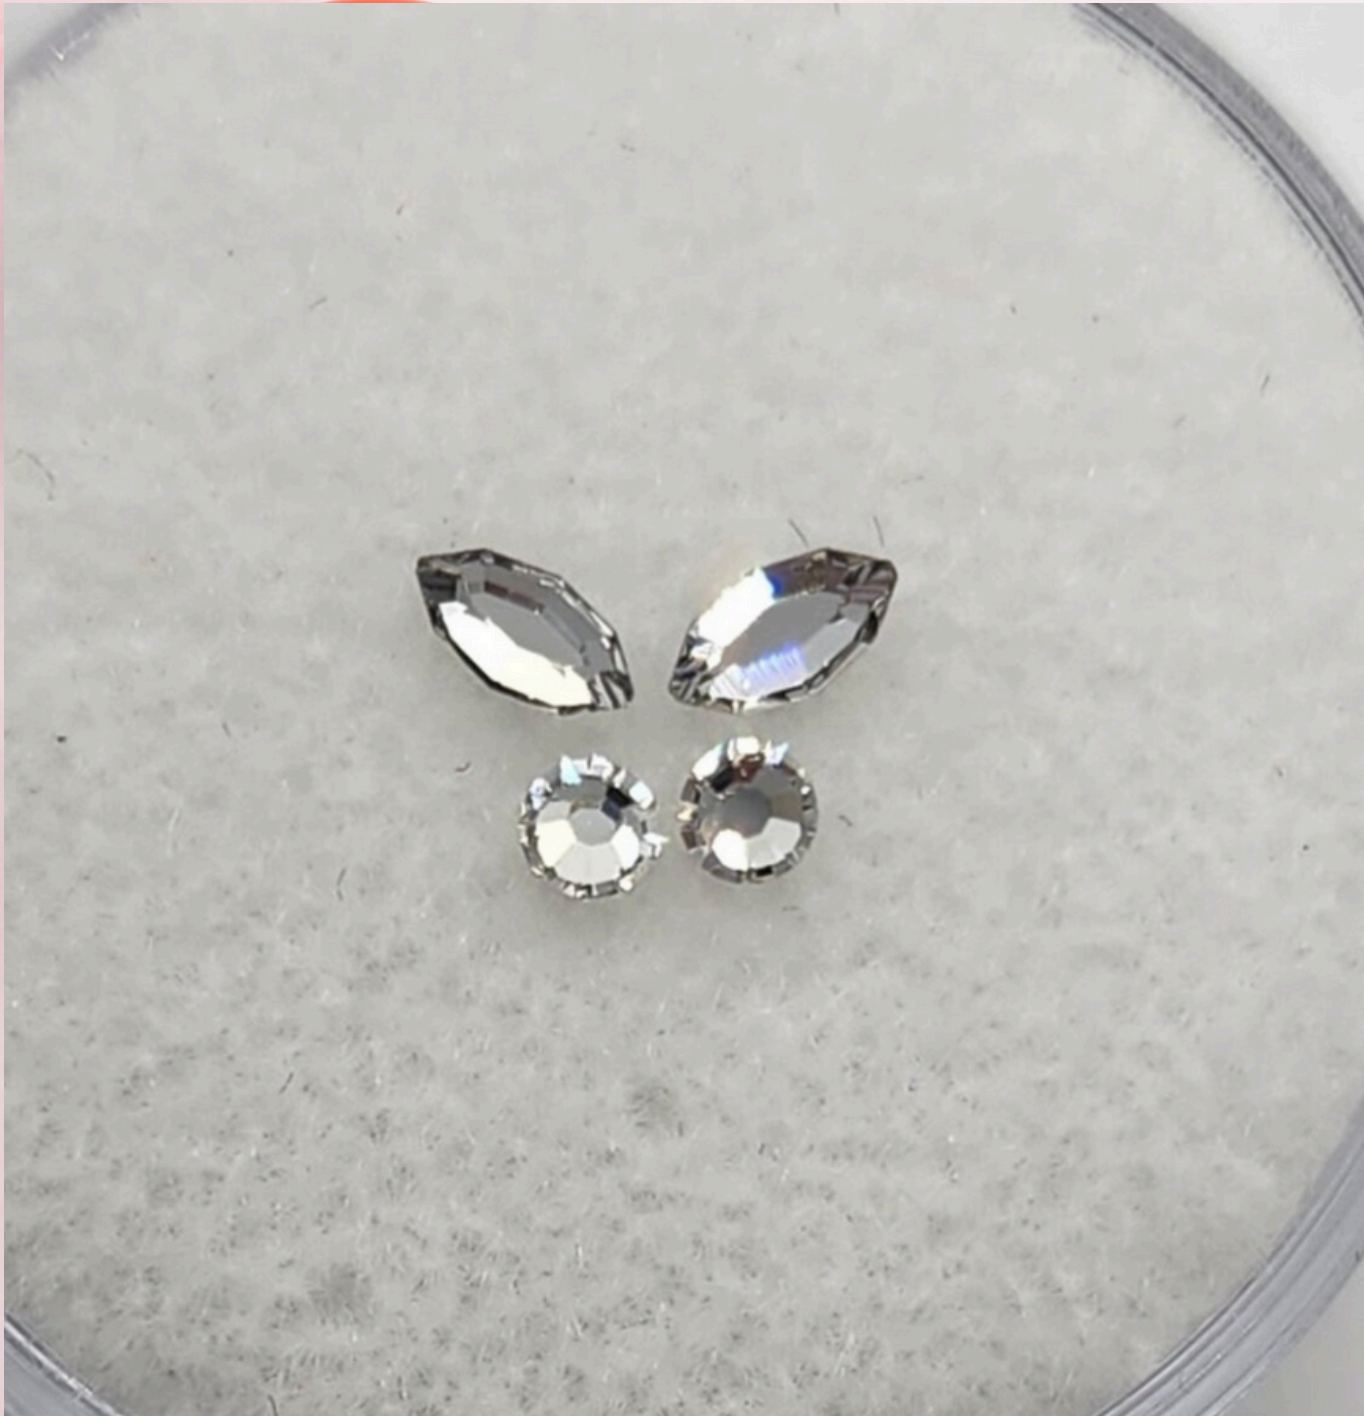

TOOTH GEM CATALOGUE

clear swarovski butterfly

*subject to availability / prices vary