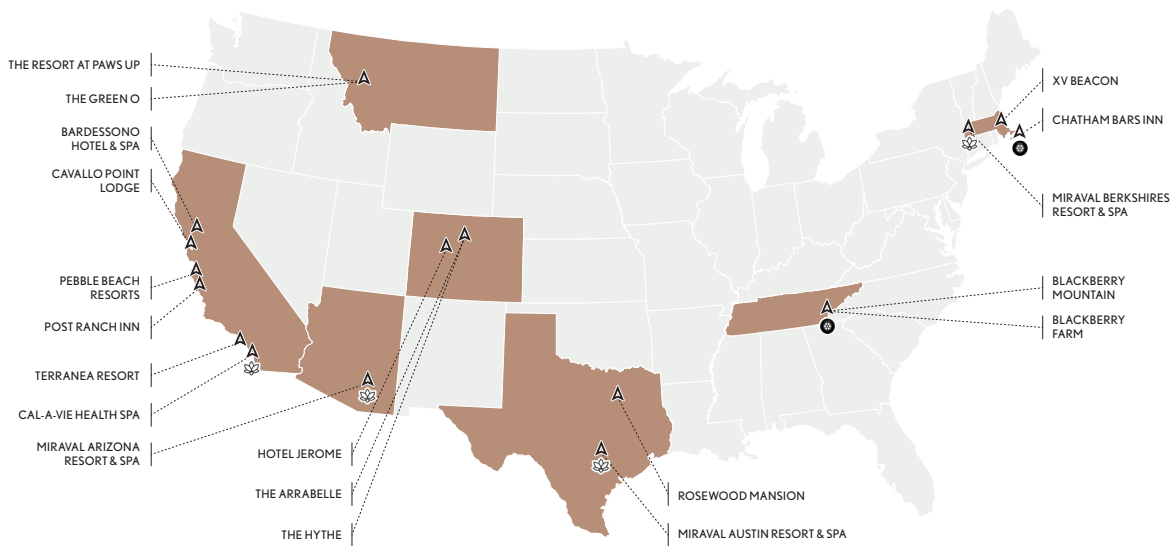

DESTINATIONS

BY LEXUS

	DESTINATION PROPERTIES		LEXUS OFF-ROAD ADVENTURE		LEXUS WELLNESS EXPERIENCE