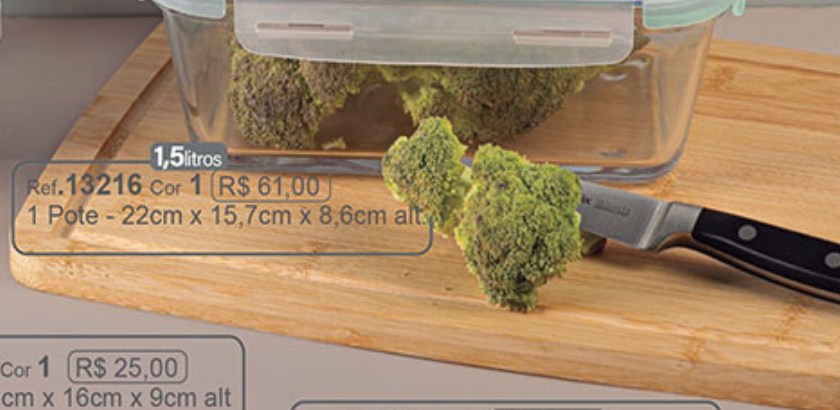

Ref. 13215 Cor 1 (R$ 48,50)
1 Pote - 20,4cm x 15,5cm x 7,2cm alt.

Ref. 13209 Cor 1 (R$ 25,00)
1 Pote - 22cm x 16cm x 9cm alt.
380ml

Ref. 13211 Cor 1 (R$ 41,00)
1 Pote - 15,7cm x 15,7cm x 7cm alt.
740ml